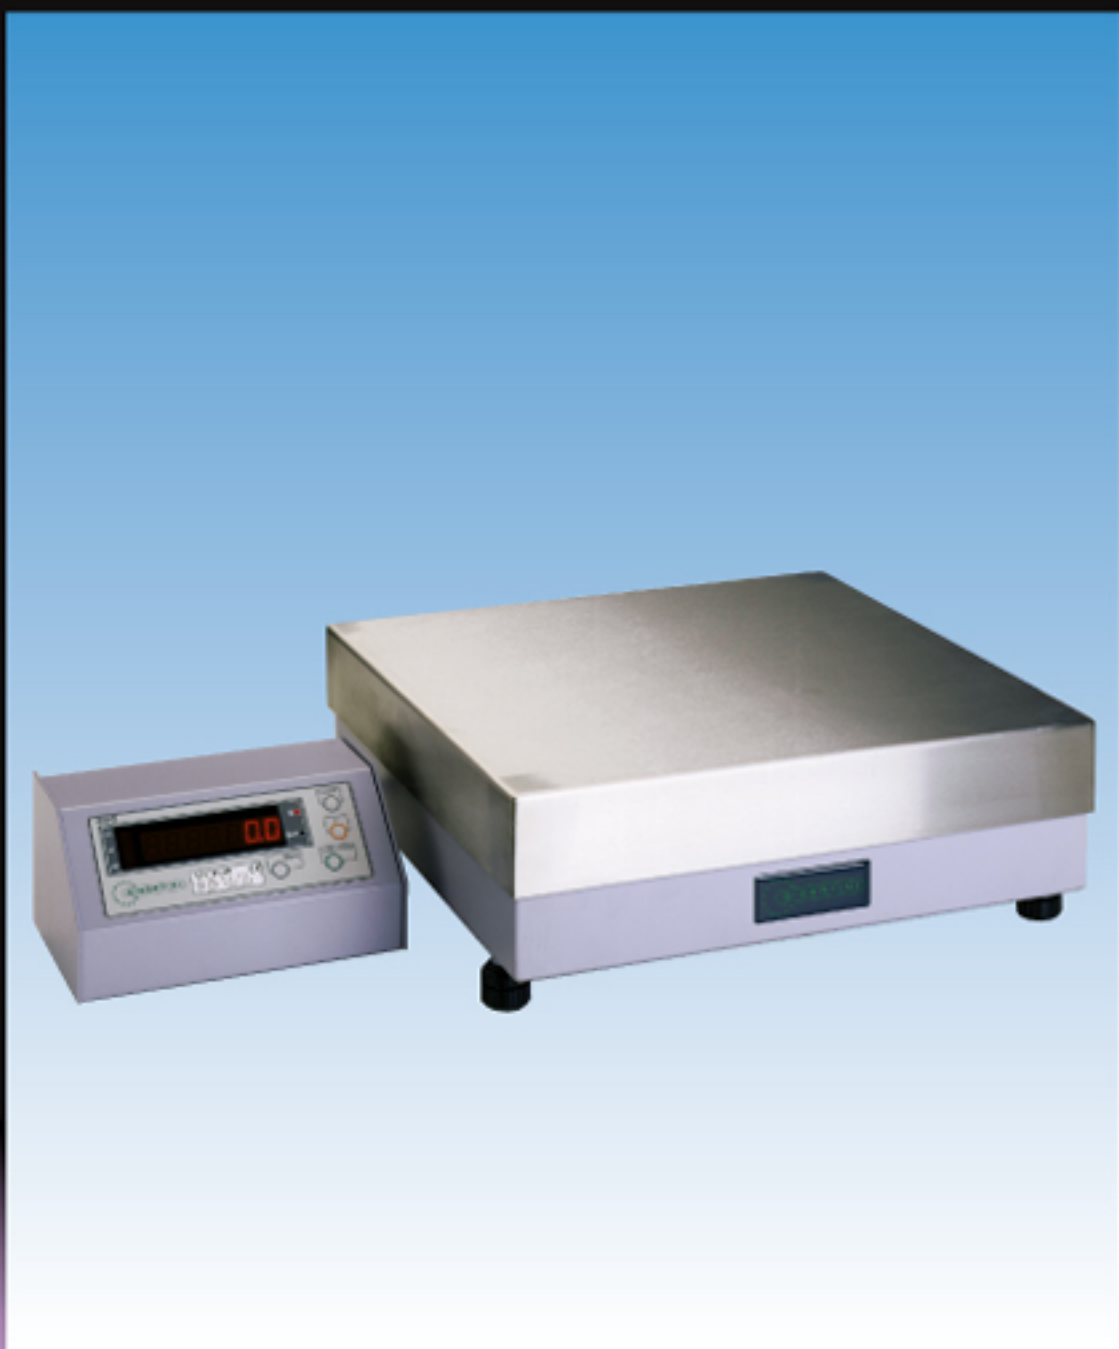

S E T T O R E

v e r n i c i

instruments
for paint

LABORATORY ELECTRONIC BALANCES & OENOLOGICAL EQUIPMENTS

customer care

info@gibertini.com
Tel. (+39) 02 3541434

www.gibertini.com - sales@gibertini.com

ISO 9002